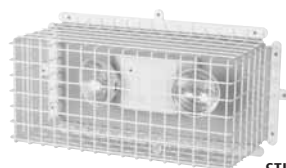

Visit www.sti-usa.com for complete details

SMOKE DETECTOR COVERS

STI-9601	Low profile - Flush mount	STI-9609-SS	High profile - Flush mount - Stainless Steel
STI-9601-SS	Low profile - Flush mount - Stainless Steel	STI-9610	High profile - Surface mount
STI-9602	Low profile - Surface mount	STI-9712	Photoelectric - Surface mount
STI-9604	Mini - Flush mount	STI-9713	Photoelectric - Flush mount
STI-9604-SS	Mini - Flush mount -Stainless Steel		
STI-9605	Mini - Surface mount		
STI-9605-SS	Mini - Surface mount - Stainless Steel		
STI-9609	High profile - Flush mount		

STI-9601

STI-9604-SS

PIR GUARDS

STI-9618	Corner Mount
STI-9619	Corner Mount
STI-9620	6.25 x 4 x 2.25"
STI-9621	7 x 5.75 x 4.50"
STI-9622	8.75 x 4 x 3.75"

STI-9618

STI-9621

EXIT SIGN WIRE CAGES

STI-9640	10.5 x 13.75 x 2.75"
STI-9740	15.5 x 20.5 x 6"

STI-9640

EMERGENCY LIGHT CAGES

STI-9641	10.7 x 14.6 x 4"
STI-9644	8.7 x 17.7 x 5"
STI-9645	13.8 x 21.7 x 5.9"
STI-9649	10.75 x 24.75 x 11.25"
STI-9703	5 x 13.5 x 4"

STI-9649

MISCELLANEOUS WIRE CAGES

STI-9651	Fluorescent Light Damage Stopper®
STI-9717	Speaker/Strobe Damage Stopper® - Flush
STI-9720	Speaker Strobe Damage Stopper® - Surface
STI-9796	Outdoor Light Damage Stopper®
STI-9880	Fluorescent Lighting Damage Stopper® - Small
STI-9881	Fluorescent Lighting Damage Stopper® - Large