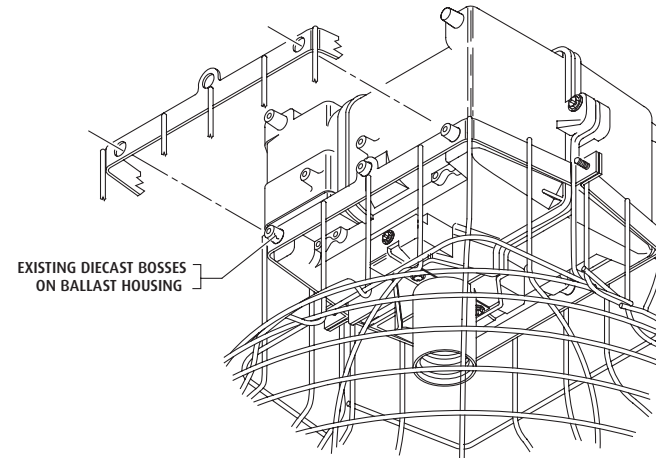

Safety Technology International, Inc.
2306 Airport Road • Waterford, Michigan 48327-1209
Phone: 248-673-9898 • Fax: 248-673-1246
Toll Free: 800-888-4784 • E-mail: info@sti-usa.com
Web: www.sti-usa.com

Safety Technology International (Europe) Ltd.
Unit 49G Pipers Road • Park Farm Industrial Estate • Redditch
Worcestershire • B98 0HU • England • Tel: 44 (0) 1527 520 999
Fax: 44 (0) 1527 501 999 • Freephone: 0800 085 1678 (UK only)
E-mail: info@sti-europe.com • Web: www.sti-europe.com

VIEW SHOWING INSTALLATION OF LOWER BRACKET TO BALLAST HOUSING

STI-9702 WIRE GUARD FITS REFLECTORS NOS. WA-22, WD-22 AND BL-WA22
ALSO FITS REFLECTOR MOUNTING LEG KIT FULLY EXTENDED
NOTES: REFLECTOR ASSEMBLY NOT SHOWN IN ANY VIEW. IF BULB REPLACEMENT IS NECESSARY, GUARD DOES NOT HAVE TO BE REMOVED.

NOTES:
REFLECTOR ASSEMBLY NOT SHOWN IN ANY VIEW.
IF BULB REPLACEMENT IS NECESSARY, GUARD DOES NOT HAVE TO BE REMOVED.

INSTALLATION INSTRUCTIONS:

1. To simplify installation, hang 1/2 of guard on existing die cast bosses on ballast housing as shown.
2. Insert the 1/4 - 20 screw and hand tight the two lower brackets together.
3. Insert the two top bracket screws and tighten securely.
4. Tighten any remaining screws to complete installation.