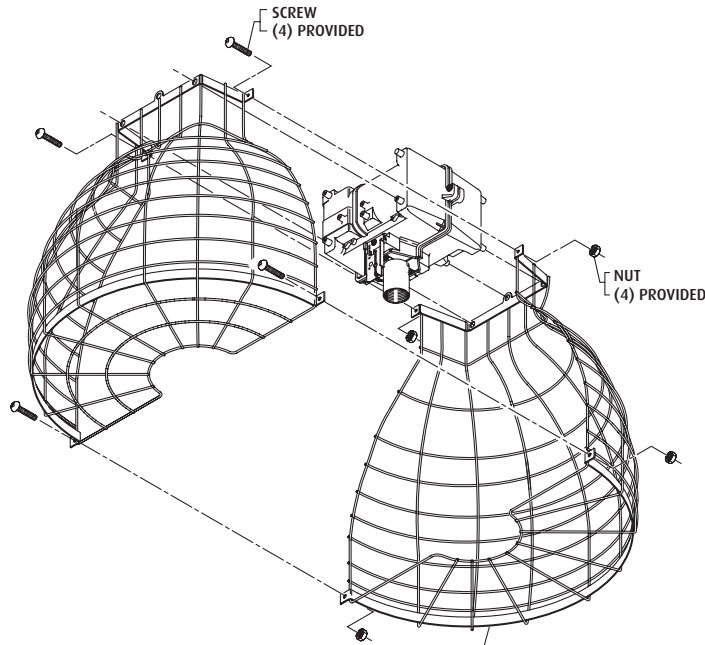

VIEW SHOWING INSTALLATION OF LOWER BRACKET TO BALLAST HOUSING

STI-9702 WIRE GUARD FITS REFLECTORS NOS. WA-22, WD-22 AND BL-WA22
 ALSO FITS REFLECTOR MOUNTING LEG KIT FULLY EXTENDED
NOTES: REFLECTOR ASSEMBLY NOT SHOWN IN ANY VIEW. IF BULB REPLACEMENT IS NECESSARY, GUARD DOES NOT HAVE TO BE REMOVED.

NOTES:
 REFLECTOR ASSEMBLY NOT SHOWN IN ANY VIEW.
 IF BULB REPLACEMENT IS NECESSARY, GUARD DOES NOT HAVE TO BE REMOVED.

INSTALLATION INSTRUCTIONS:

1. To simplify installation, hang 1/2 of guard on existing die cast bosses on ballast housing as shown.
2. Insert the 1/4 - 20 screw and hand tight the two lower brackets together.
3. Insert the two top bracket screws and tighten securely.
4. Tighten any remaining screws to complete installation.