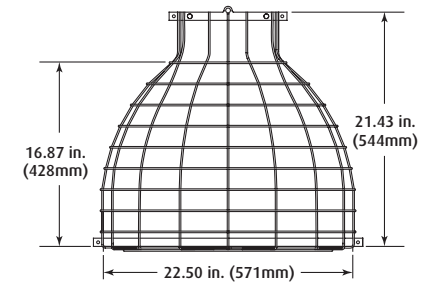

PRODUCT DIMENSIONS

INSTALLATION OF STI-9702 BAY LIGHT DAMAGE STOPPER®

All specifications and information shown were current as of publication, and are subject to change without notice.