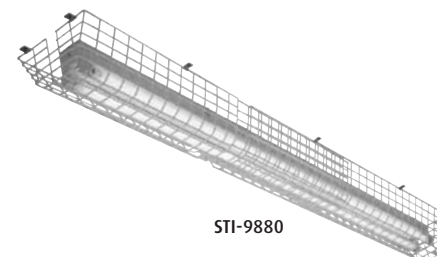

STI-9880

BEAM SMOKE DETECTORS

STI-9623	For DS240 and DS241
STI-9624	For Fireway 50/100R
STI-9625	For System Sensor Beam Smoke Detector 6424
STI-9706	Flush Mount
STI-9707	Surface Mount

CLOCK/BELL WIRE CAGES

STI-9631	10.5" Diameter
STI-9631-SS	10.5" Diameter - Stainless Steel
STI-9631-R	10.5" Diameter - Red
STI-9632	16.5 Diameter
STI-9632-SS	16.5 Diameter - Stainless Steel
STI-9633	20" Diameter

BAY LIGHT WIRE CAGES

STI-9702	For Hubbell® Superbay Lights - 21.43 x 22.50"
STI-9709	For Hubbell® Superbay Lights - 24.5 x 26"

BEACON & SOUNDER CAGES

STI-9614	7.9 x 6"
STI-9615	3.7 x 3.5"
STI-9617	5.9 x 4.9"
STI-9664	3.86 x 6.18"
STI-9665	7 x 8.43"