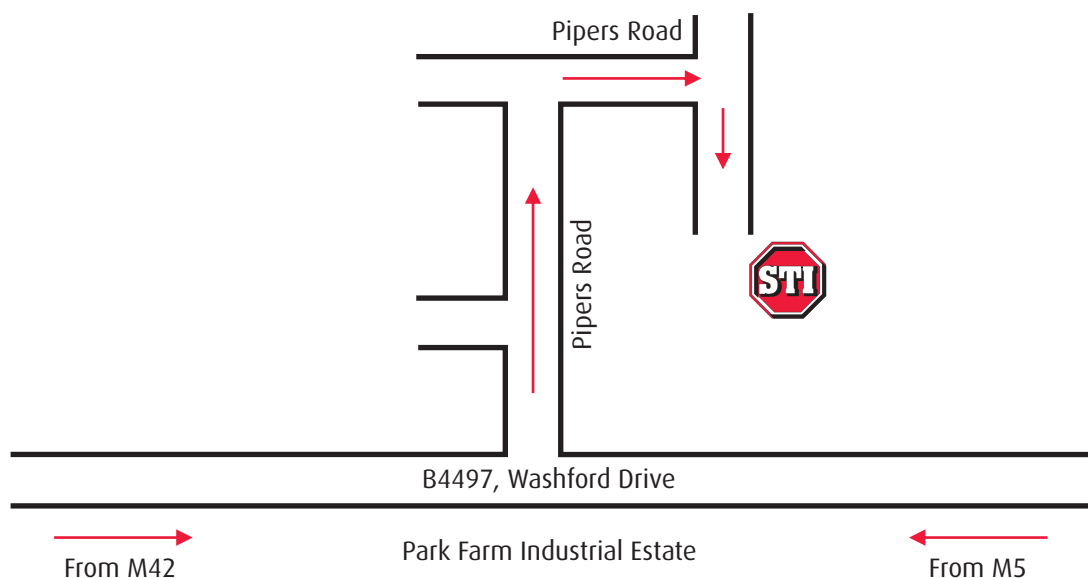

## FROM M5 MOTORWAY

### From M5 Heading South

1. Leave motorway at junction 4
2. Take the A38 exit, signposted Bromsgrove
3. At the junction with the M42 continue on the A38 signposted Bromsgrove
4. On the roundabout with the junction of the A448, turn left signposted Redditch onto Bromsgrove Highway
5. Take the 6th slip road off of the A448 Bromsgrove Highway, signposted Park Farm
6. Take the 2nd exit on the right and follow road to a roundabout
7. Take the 1st exit off the roundabout onto Old Forge Road
8. At the next roundabout take the 1st exit onto the B4497, Washford Drive
9. Take the next right into Pipers Road

### From M5 Heading North

1. Leave motorway at junction 5
2. Take the A38 exit, signposted Bromsgrove
3. At the next roundabout take the 2nd exit signposted Redditch A38
4. On the roundabout with the junction of the A448, turn right signposted Redditch onto Bromsgrove Highway
5. Take the 6th slip road off of the A448 Bromsgrove Highway, signposted Park Farm
6. Take the 2nd exit on the right and follow road to a roundabout
7. Take the 1st exit off the roundabout onto Old Forge Road
8. At the next roundabout take the 1st exit onto the B4497, Washford Drive
9. Take the next right into Pipers Road

### From M42 Heading West

1. Leave motorway at junction 3
2. Take the A435 exit, signposted Redditch
3. At the junction with the A4189, turn right onto Warwick Highway
4. At next roundabout take the 1st exit to the left onto Claybrook Drive
5. At the next roundabout take the 2nd exit onto the B4497, Washford Drive
6. Take the next left into Pipers Road